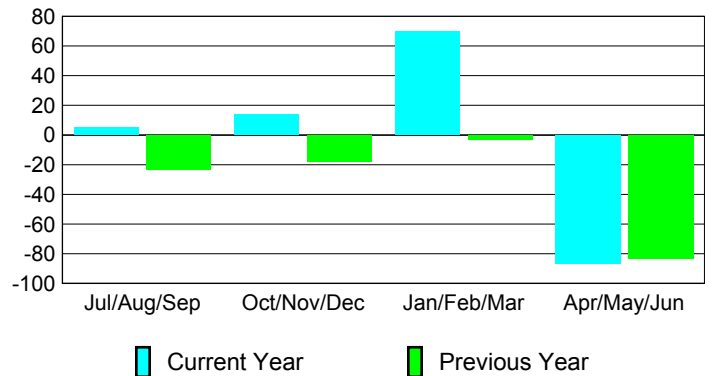

Membership Results
2009-2010

Membership
2008-2009

Month	Net Memb Goal	Actual New Memb	Actual Dropped Memb	Gain/Loss of Memb	Gain/Loss of Memb
Jul/Aug/Sep	45	58	-53	5	-23
Oct/Nov/Dec	100	68	-54	14	-18
Jan/Feb/Mar	130	115	-45	70	-3
Apr/May/June	130	68	-155	-87	-83
Totals	405	309	-307	2	-127

Membership Results 2009-2010

Goal, New, Dropped, Gain/Loss

Comparison of Membership Gain/Loss

Current Year Compared to the Previous Year

Gender Comparison 2009-2010

Jul/Aug/Sep

Oct/Nov/Dec

Jan/Feb/Mar

Apr/May/June

Male

Female