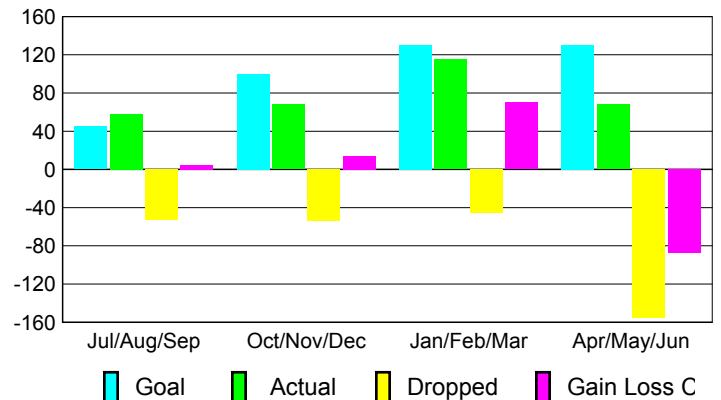

Membership Results 2009-2010

Goal, New, Dropped, Gain/Loss

Comparison of Membership Gain/Loss

Current Year Compared to the Previous Year