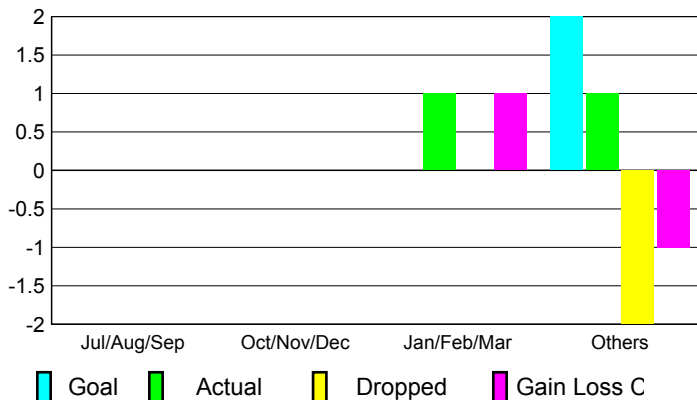

2009-2010 GMT Quarterly Report for District (or Undistricted) **District 330 C**

GMT: **Shinobu Goto**

Location: **JAPAN**

GMT CA: **5**

CLUBS

Club Results
2009-2010

Clubs
2008-2009

Month	New Club Goal	Actual New Clubs	Actual Dropped Clubs	Gain/Loss of Clubs	Gain/Loss of Clubs
Jul/Aug/Sep	0	0	0	0	0
Oct/Nov/Dec	0	0	0	0	0
Jan/Feb/Mar	0	1	0	1	1
Apr/May/June	2	1	-2	-1	0
Totals	2	2	-2	0	1

Club Results 2009-2010

Goal, New, Dropped, Gain/Loss

Comparison of Club Gain/Loss

Current Year Compared to the Previous Year

YTD Status Quo Clubs 2009-2010

Status Quo Clubs Compared to Status Quo Members

MEMBERSHIP

Membership Results
2009-2010

Membership
2008-2009

Month	Net Memb Goal	Actual New Memb	Actual Dropped Memb	Gain/Loss of Memb	Gain/Loss of Memb
Jul/Aug/Sep	45	58	-53	5	-23
Oct/Nov/Dec	100	68	-54	14	-18
Jan/Feb/Mar	130	115	-45	70	-3
Apr/May/June	130	68	-155	-87	-83
Totals	405	309	-307	2	-127